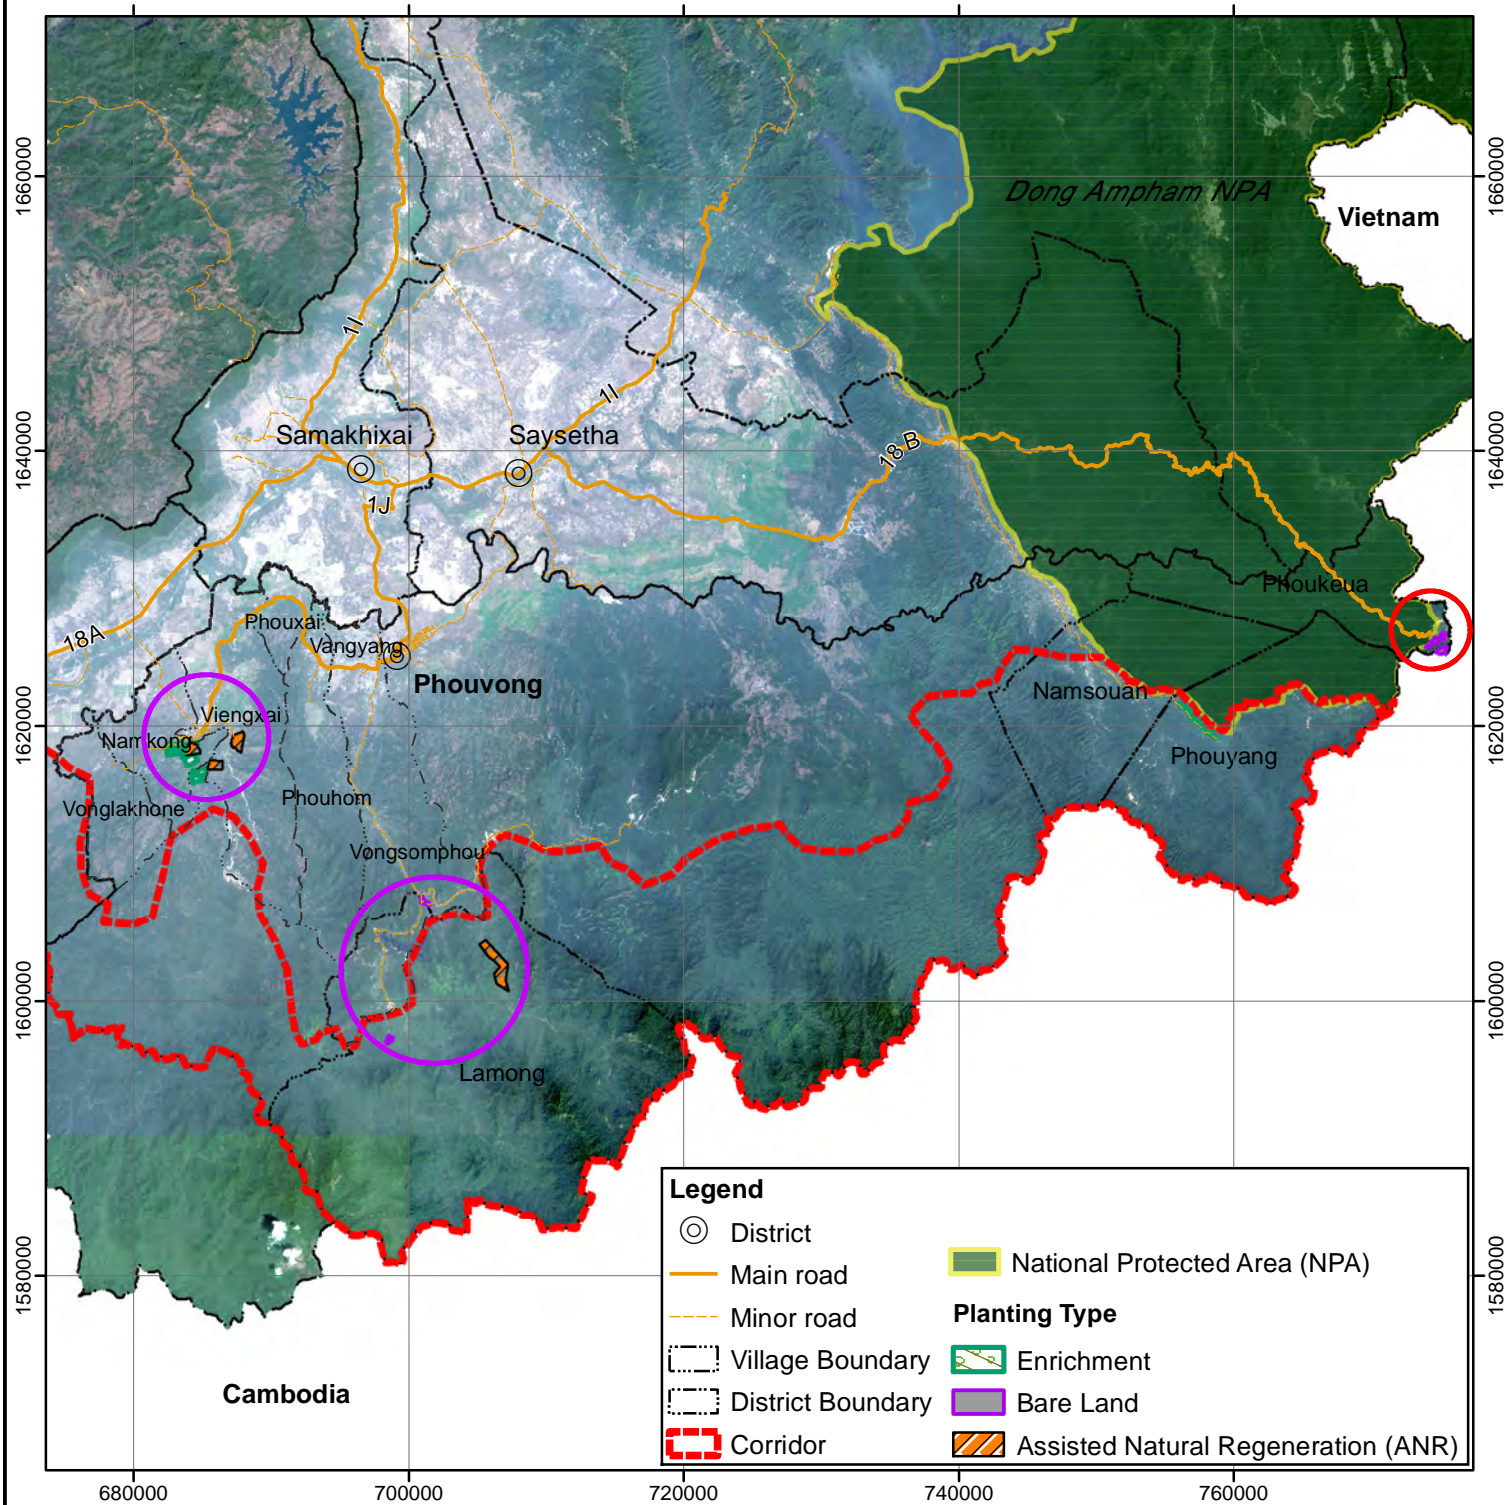

**Tree Planting and Assisted Natural Regeneration Map of Phouvong District, Attapeu Province
Biodiversity Conservation Corridor Project.**

S/N	Year	No. of Village	Planting Area (ha)			ANR Area (ha)	Total Area (ha)	No. of Seedling	Planting Species
			Enrich	Agro	Bare Land				
1	2013								
2	2014	1			35		1,000	Mai Dou, Mai Khene, Mai Yang	
3	2015	1				35	65,043	Tae Hor, Mai Haen	
4	2016	5	160			160	128,000	Tae Hor, Kathin, Mak Deau, Mak Va, Khilek, Mai Haen, Kam Thep, Sakham, Kham Porm, Khor	
5	2016	5			135	135	150,592		
6	2017	3				271	271		
7	2017(*)	3		38	95	150	283	147763	
8	2018	3				434	434		
8	2018(*)	2			23	549	574	25,464	
Total			160		289	1,404	1,893	517,862	

Remarks: 2013 No planting and ANR Activities ; (*) BCC-FIP Activities